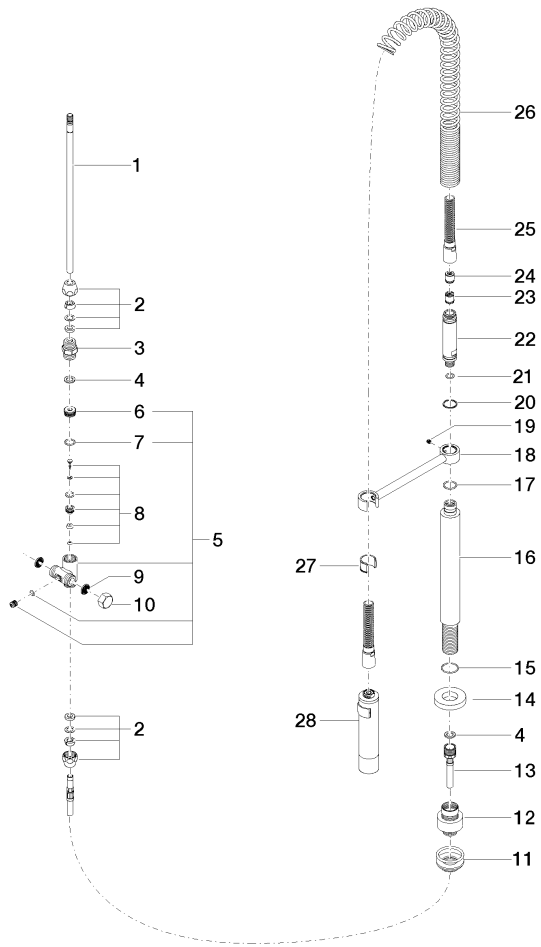

27 789 970

Fits: ELIO, TARA, TARA ULTRA

- spray flow
- automatic diverter for spout/Profi spray set
- height of mixer 665 mm
- individual rosette diameter 55mm
- profi spray hole diameter 30mm
- sprayface with anti-scaling system
- lead-free

Can only be combined with 33826790, 32800790, 33826888, 32815888, 20815892, 33826875.

Intrinsic protection against back flow.

	Chrome	27 789 970-00
	Brushed Platinum	27 789 970-06
	Platinum	27 789 970-08
	Dark Chrome	27 789 970-19
	Brushed Chrome	27 789 970-93
	Brushed Dark Platinum	27 789 970-99

27 789 970

mm [inches]  
M 1:10

Flow rate chart

Certificates

LGA\_18901.

LGA\_28304.

Belgaqua\_22\_277\_2  
7\_3.

27 789 970

27 789 970

Spare parts list

No.	Item Number	Name	Quantity used	Delivery time
1	04 24 02 046 01-07	pipe	1	10
2	90 23 30 040 00-00	threaded connector	2	10
3	90 24 03 168 00 90	nipple	1	2
4	90 14 20 002 00 90	seal	2	2
5	90 17 09 046 10 90	diverter	1	2
6	09 24 04 112 10 90	nipple	1	2
7	90 14 10 033 00 90	seal	1	2
8	90 21 10 031 10 90	diverter	1	2
9	09 23 01 039 90	sieve	2	2
10	04 21 02 006 00 92	cap	1	2
11	04 23 10 004 03 90	fixing set	1	2
12	12 780 970 90	Extension set -	1	60
13	09 30 04 067 90	hose	1	2
14	09 28 10 064-00	rosette	1	10
15	09 14 10 120 90	seal	1	2
16	09 11 10 066 10-00	connection	1	60
17	09 14 10 031 90	seal	1	2
18	04 17 20 014 00-00	holder	1	10
19	09 31 11 049 90	pin	1	2
20	09 14 15 012 90	ring	1	2
21	09 14 10 003 90	seal	1	2
22	09 30 01 067 10-00	adaptor	1	10
23	90 23 01 141 00 90	back-flow preventer	1	2
24	09 23 01 046 90	back-flow preventer	1	2
25	90 30 02 065 00-00	hose	1	10
26	09 16 02 034 90	spring	1	2
27	90 18 40 035 00 90	sleeve	1	2
28	04 12 11 094 10-00	shower	1	10