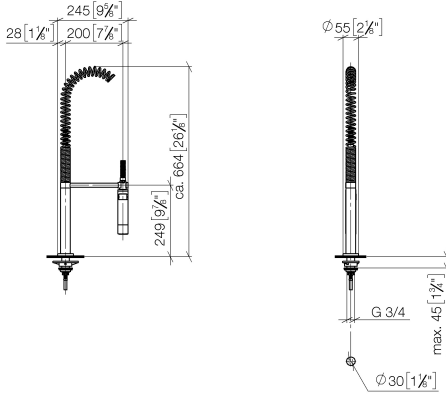

27 789 970

Fits: ELIO, TARA, TARA ULTRA

- spray flow
- automatic diverter for spout/Profi spray set
- height of mixer 665 mm
- individual rosette diameter 55mm
- profi spray hole diameter 30mm
- sprayface with anti-scaling system
- lead-free

Can only be combined with 33826790, 32800790, 33826888, 32815888, 20815892, 33826875.

Intrinsic protection against back flow.

	Chrome	27 789 970-00
	Brushed Platinum	27 789 970-06
	Platinum	27 789 970-08
	Dark Chrome	27 789 970-19
	Brushed Chrome	27 789 970-93
	Brushed Dark Platinum	27 789 970-99

27 789 970

mm [inches]  
M 1:10

Flow rate chart

Certificates

LGA\_18901.

LGA\_28304.

Belgaqua\_22\_277\_2  
7\_3.

27 789 970

27 789 970

Spare parts list

No.	Item Number	Name	Quantity used	Delivery time
1	04 24 02 046 01-07	pipe	1	10
2	90 23 30 040 00-00	threaded connector	2	10
3	90 24 03 168 00 90	nipple	1	2
4	90 14 20 002 00 90	seal	2	2
5	90 17 09 046 10 90	diverter	1	2
6	09 24 04 112 10 90	nipple	1	2
7	90 14 10 033 00 90	seal	1	2
8	90 21 10 031 10 90	diverter	1	2
9	09 23 01 039 90	sieve	2	2
10	04 21 02 006 00 92	cap	1	2
11	04 23 10 004 03 90	fixing set	1	2
12	12 780 970 90	Extension set -	1	60
13	09 30 04 067 90	hose	1	2
14	09 28 10 064-00	rosette	1	10
15	09 14 10 120 90	seal	1	2
16	09 11 10 066 10-00	connection	1	60
17	09 14 10 031 90	seal	1	2
18	04 17 20 014 00-00	holder	1	10
19	09 31 11 049 90	pin	1	2
20	09 14 15 012 90	ring	1	2
21	09 14 10 003 90	seal	1	2
22	09 30 01 067 10-00	adaptor	1	10
23	90 23 01 141 00 90	back-flow preventer	1	2
24	09 23 01 046 90	back-flow preventer	1	2
25	90 30 02 065 00-00	hose	1	10
26	09 16 02 034 90	spring	1	2
27	90 18 40 035 00 90	sleeve	1	2
28	04 12 11 094 10-00	shower	1	10